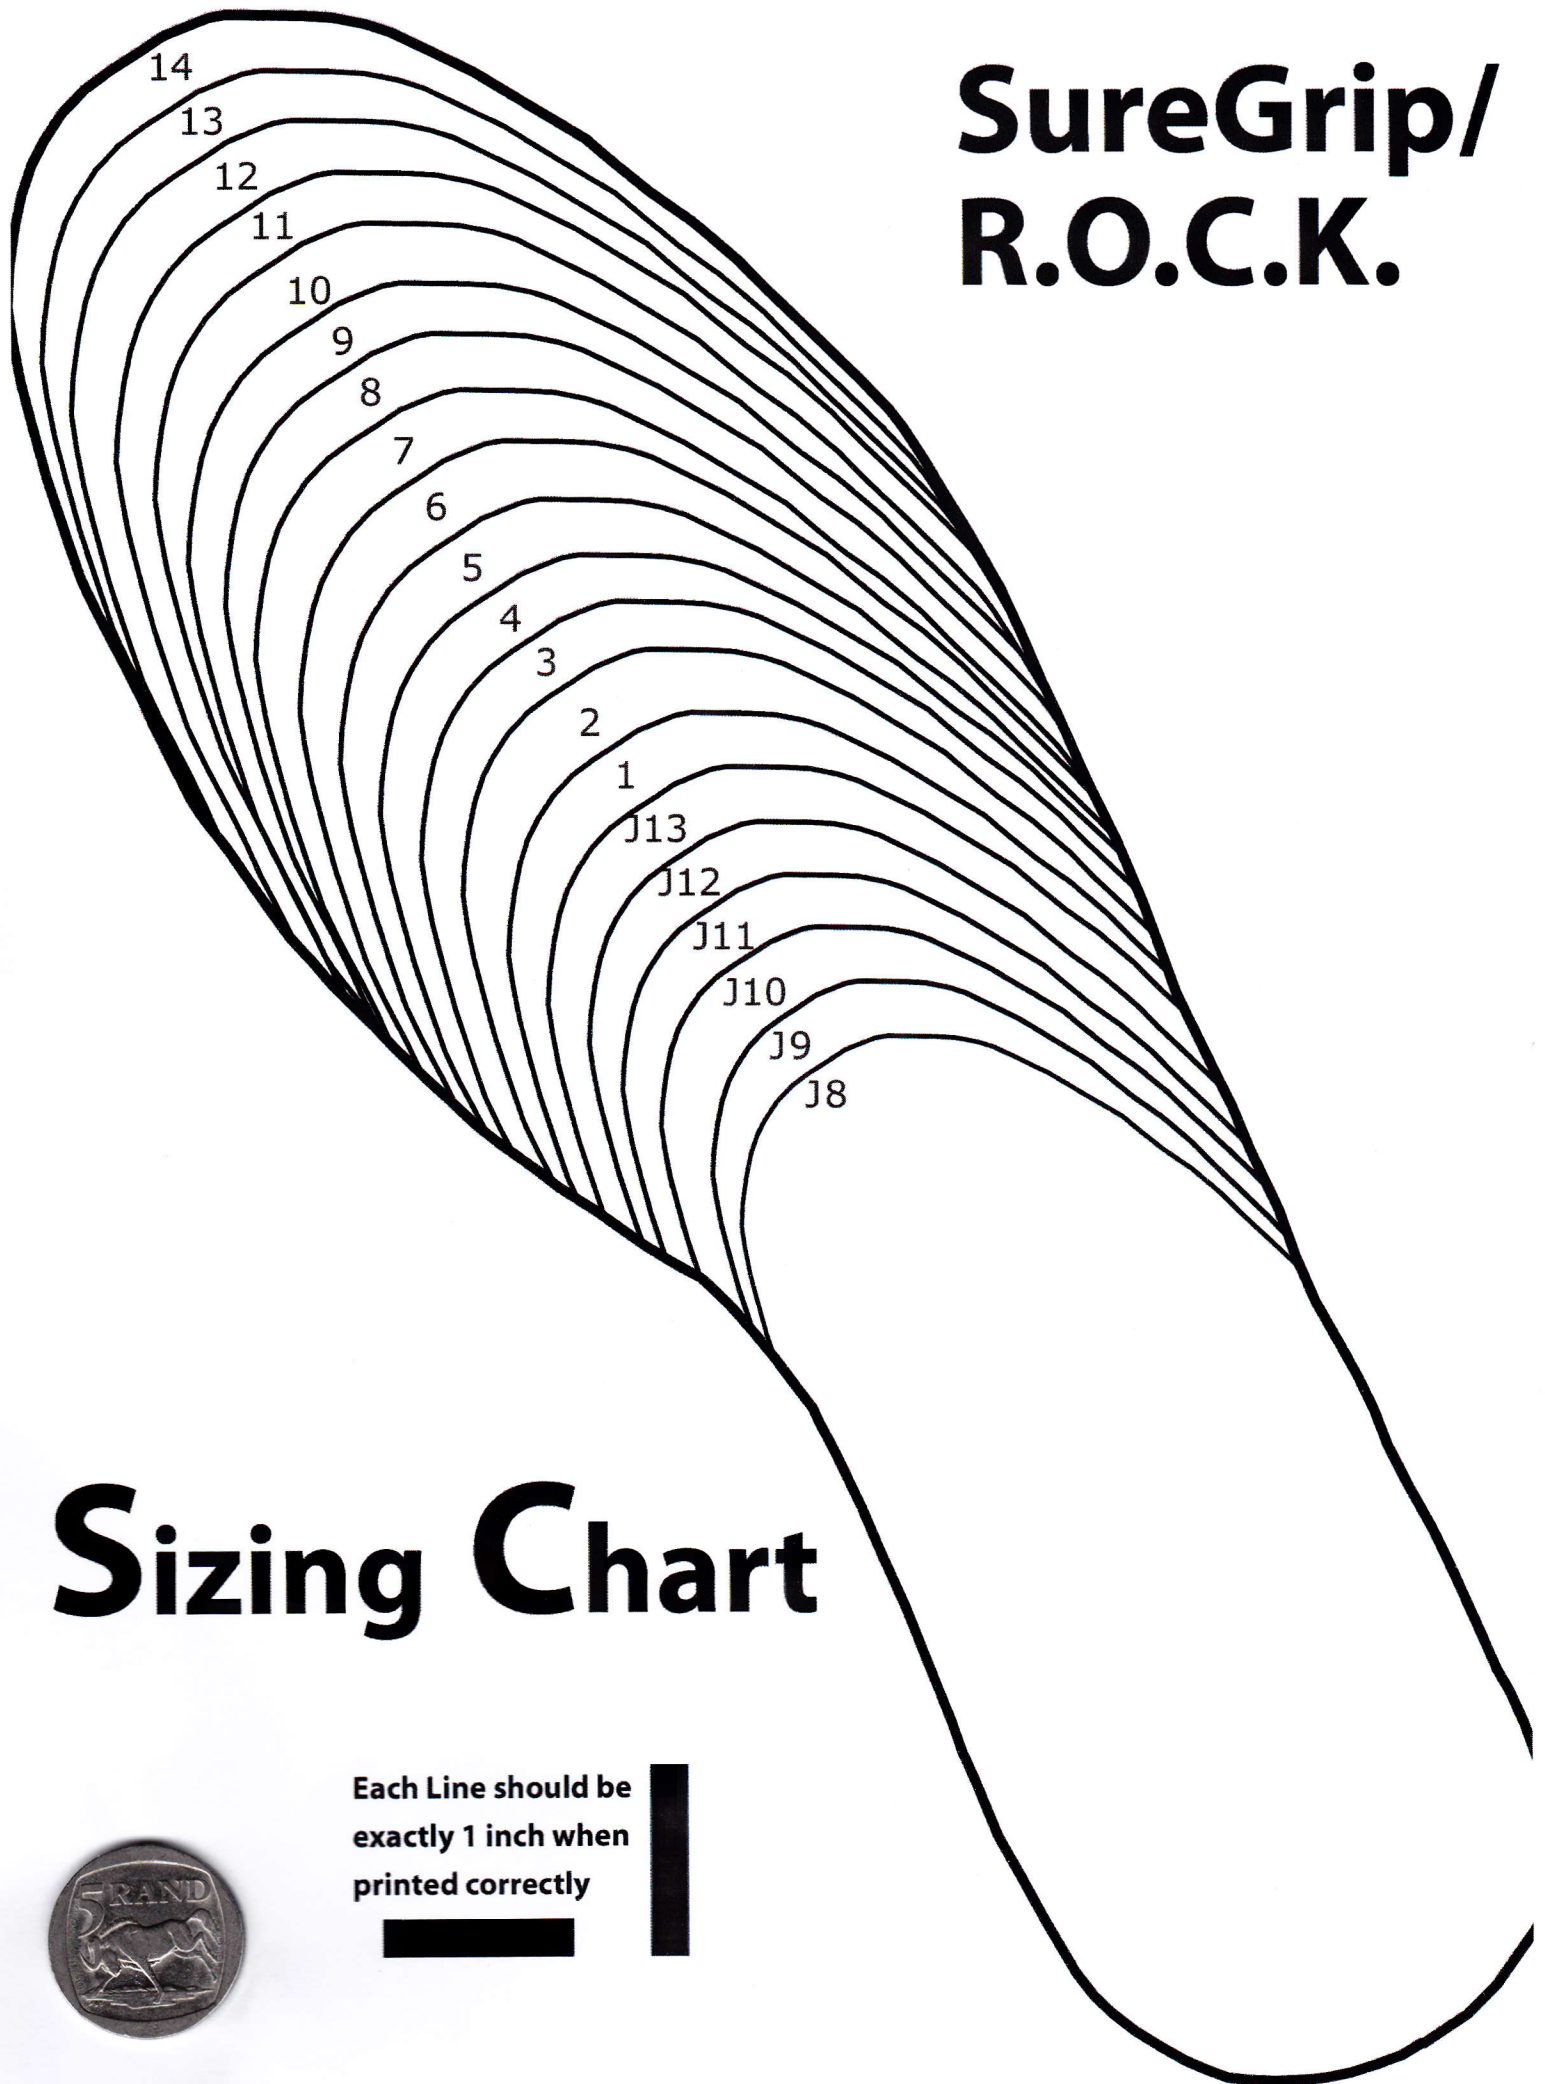

SureGrip/ R.O.C.K.

Sizing Chart

Each Line should be
exactly 1 inch when
printed correctly